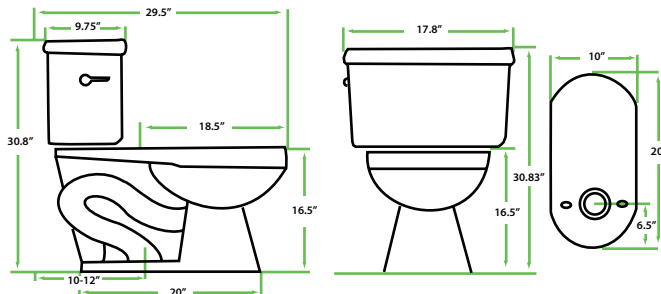

EcoLogic™ Toilet - Elongated Bowl Specs

N2225EB	elongated bowl	1.28 GPF HET	29" x 15" x 16.5"
N2225T	tank		17.75" x 9.75" x 14"

- EcoLogic™ 1.28 GPF HETs meet stringent EPA WaterSense® criteria
- 1.28 gallon patented Flapperless flush system
- 10-year warranty on component parts
- Lifetime warranty on porcelain
- Adjustable 10" to 12" rough-in
- Oversized footprint
- Fully glazed 2" trap way
- Solid porcelain construction – 100% vitreous china
- Oversized to cover unsightly wall exposure
- Opposable handle positioning
- Easy flush action
- Sweat-free tank
- Perfect for retro-fitting older toilets